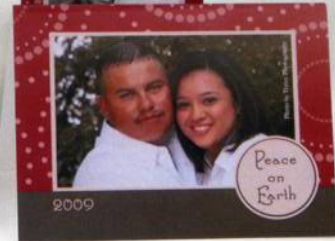

Peace on Earth FLAT CARDS

Paper Type: Folded Cards: 80# Linen, 80# Matte or 80# Semi-Gloss Flat Cards: 100# Semi-Gloss or 100# Matte

Font Available: Santa's Sleigh

H36

Peace on Earth FOLDED CARDS

- D | size: 5" x 7" envelope: 5 1/4" x 7 1/4", white
- E | size: 4 1/4" x 5 1/2" envelope: 4 3/8" x 5 3/4", white
- F | size: 5 3/4" x 5 3/4" envelope: 6 1/4" x 6 1/4", white
- G | size: 3 1/2" x 8 1/2" envelope: 4 1/8" x 9 1/2", white